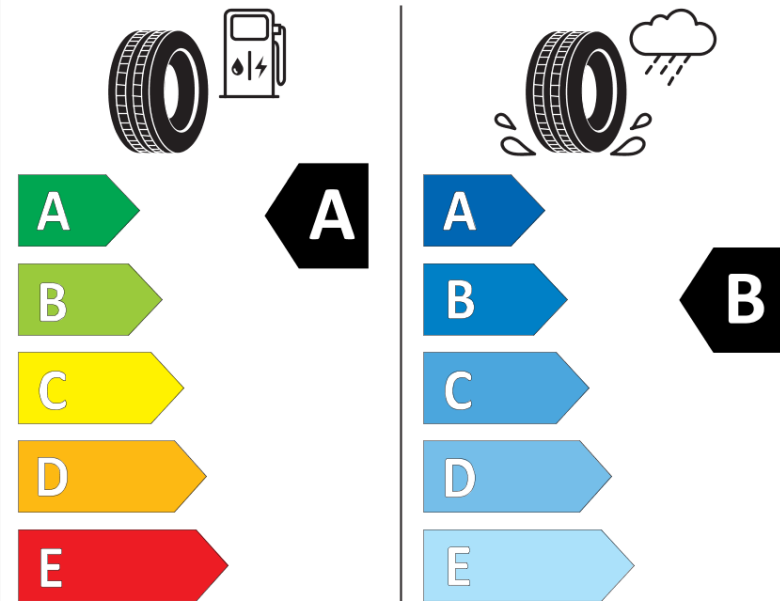

## Product Information Sheet

Delegated Regulation (EU) 2020/740

Supplier name or trademark	<b>MICHELIN</b>
Commercial name or trade designation	<b>PRIMACY 4 S2</b>
Tyre type identifier	<b>087055</b>
Tyre size designation	<b>215/65R17</b>
Load-capacity index	<b>103</b>
Speed category symbol	<b>V</b>
Fuel efficiency class	<b>A</b>
Wet grip class	<b>B</b>
External rolling noise class	<b>B</b>
External rolling noise value	<b>70</b>
Severe snow tyre	<b>No</b>
Ice tyre	<b>No</b>
Date of start of production	<b>21/18</b>
Date of end of production	
Load version	<b>XL</b>
Additional information	<b>215/65 R17 103V XL TL PRIMACY 4 S2 MI</b>

# ENERG

**MICHELIN**

087055

215/65R17 103 V

C1

2020/740