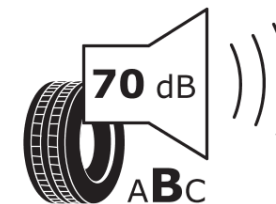

ENERG

MICHELIN

087055

215/65R17 103 V

C1