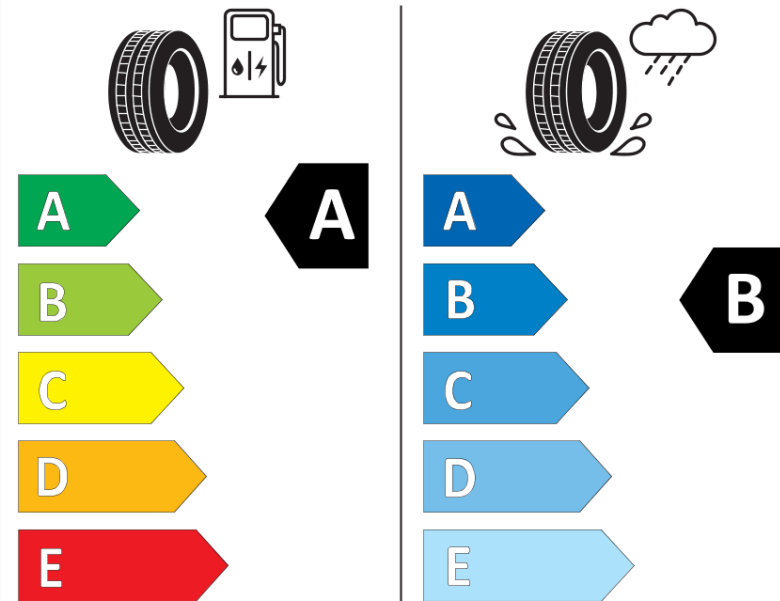

Product Information Sheet

Delegated Regulation (EU) 2020/740

Supplier name or trademark	MICHELIN
Commercial name or trade designation	PRIMACY 4 S2
Tyre type identifier	087055
Tyre size designation	215/65R17
Load-capacity index	103
Speed category symbol	V
Fuel efficiency class	A
Wet grip class	B
External rolling noise class	B
External rolling noise value	70
Severe snow tyre	No
Ice tyre	No
Date of start of production	21/18
Date of end of production	
Load version	XL
Additional information	215/65 R17 103V XL TL PRIMACY 4 S2 MI

ENERG

MICHELIN

087055

215/65R17 103 V

C1