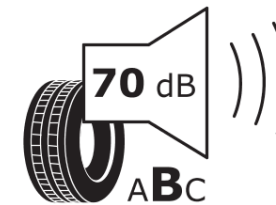

## Product Information Sheet

Delegated Regulation (EU) 2020/740

Supplier name or trademark	<b>MICHELIN</b>
Commercial name or trade designation	<b>PRIMACY 4 S1</b>
Tyre type identifier	<b>024348</b>
Tyre size designation	<b>225/45R18</b>
Load-capacity index	<b>95</b>
Speed category symbol	<b>Y</b>
Fuel efficiency class	<b>A</b>
Wet grip class	<b>B</b>
External rolling noise class	<b>B</b>
External rolling noise value	<b>70</b>
Severe snow tyre	<b>No</b>
Ice tyre	<b>No</b>
Date of start of production	<b>04/20</b>
Date of end of production	
Load version	<b>XL</b>
Additional information	<b>225/45 R18 95Y XL TL PRIMACY 4 S1 MI</b>

# ENERG

**MICHELIN**

024348

225/45R18 95 Y XL

C1

2020/740