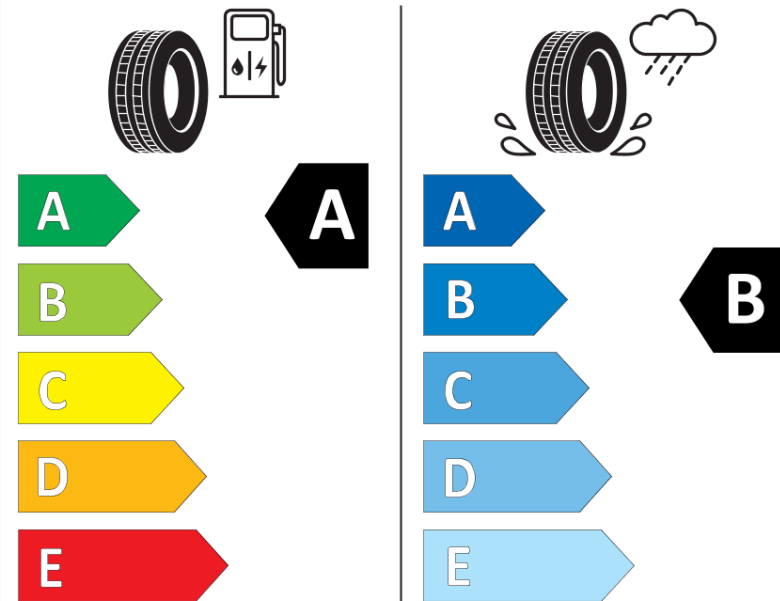

## Product Information Sheet

Delegated Regulation (EU) 2020/740

Supplier name or trademark	<b>MICHELIN</b>
Commercial name or trade designation	<b>PRIMACY 4 S1</b>
Tyre type identifier	<b>024348</b>
Tyre size designation	<b>225/45R18</b>
Load-capacity index	<b>95</b>
Speed category symbol	<b>Y</b>
Fuel efficiency class	<b>A</b>
Wet grip class	<b>B</b>
External rolling noise class	<b>B</b>
External rolling noise value	<b>70</b>
Severe snow tyre	<b>No</b>
Ice tyre	<b>No</b>
Date of start of production	<b>04/20</b>
Date of end of production	
Load version	<b>XL</b>
Additional information	<b>225/45 R18 95Y XL TL PRIMACY 4 S1 MI</b>

# ENERG

**MICHELIN**

024348

225/45R18 95 Y XL

C1

2020/740