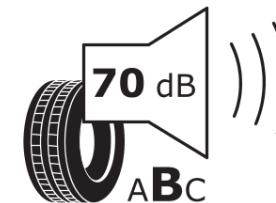

### Product Information Sheet

Delegated Regulation (EU) 2020/740

Supplier name or trademark	<b>MICHELIN</b>
Commercial name or trade designation	<b>PRIMACY 4 S1</b>
Tyre type identifier	<b>024348</b>
Tyre size designation	<b>225/45R18</b>
Load-capacity index	<b>95</b>
Speed category symbol	<b>Y</b>
Fuel efficiency class	<b>A</b>
Wet grip class	<b>B</b>
External rolling noise class	<b>B</b>
External rolling noise value	<b>70</b>
Severe snow tyre	<b>No</b>
Ice tyre	<b>No</b>
Date of start of production	<b>04/20</b>
Date of end of production	
Load version	<b>XL</b>
Additional information	<b>225/45 R18 95Y XL TL PRIMACY 4 S1 MI</b>

# ENERG

**MICHELIN**

024348

225/45R18 95 Y XL

C1

2020/740