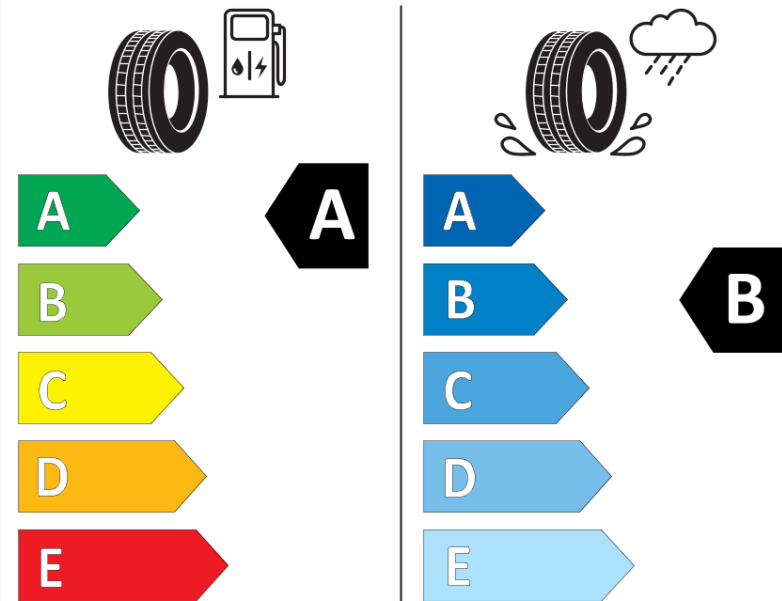

### Product Information Sheet

Delegated Regulation (EU) 2020/740

Supplier name or trademark	<b>MICHELIN</b>
Commercial name or trade designation	<b>PRIMACY 4 S1</b>
Tyre type identifier	<b>024348</b>
Tyre size designation	<b>225/45R18</b>
Load-capacity index	<b>95</b>
Speed category symbol	<b>Y</b>
Fuel efficiency class	<b>A</b>
Wet grip class	<b>B</b>
External rolling noise class	<b>B</b>
External rolling noise value	<b>70</b>
Severe snow tyre	<b>No</b>
Ice tyre	<b>No</b>
Date of start of production	<b>04/20</b>
Date of end of production	
Load version	<b>XL</b>
Additional information	<b>225/45 R18 95Y XL TL PRIMACY 4 S1 MI</b>

# ENERG

**MICHELIN**

024348

225/45R18 95 Y XL

C1

2020/740