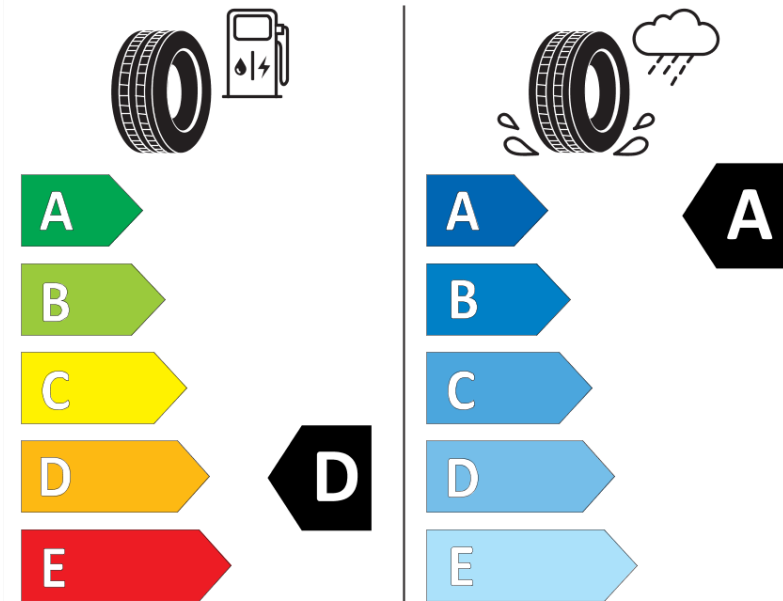

Product Information Sheet

Delegated Regulation (EU) 2020/740

Supplier name or trademark	MICHELIN
Commercial name or trade designation	PILOT SPORT 4
Tyre type identifier	359477
Tyre size designation	225/45R18
Load-capacity index	91
Speed category symbol	W
Fuel efficiency class	D
Wet grip class	A
External rolling noise class	B
External rolling noise value	70
Severe snow tyre	No
Ice tyre	No
Date of start of production	39/15
Date of end of production	
Load version	SL
Additional information	225/45 ZR18 91W TL PILOT SPORT 4 MI

ENERG

MICHELIN

359477

225/45R18 91 W

C1

2020/740