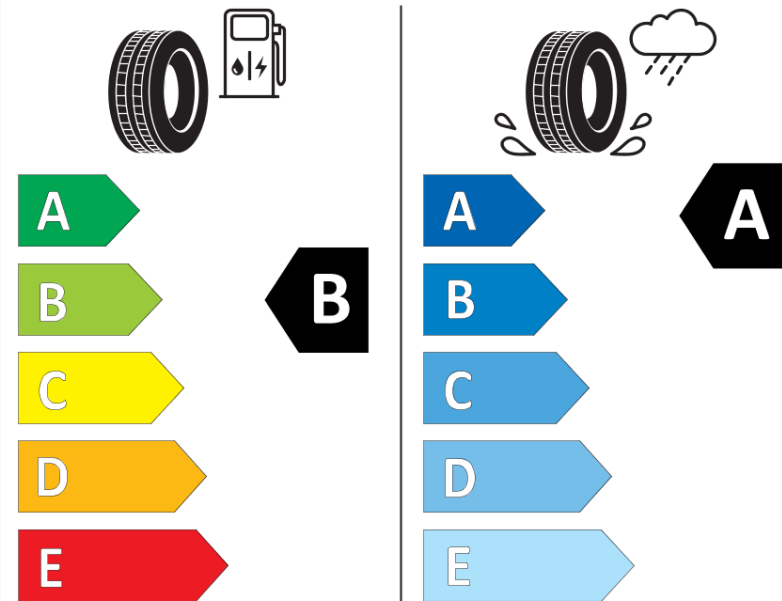

Product Information Sheet

Delegated Regulation (EU) 2020/740

Supplier name or trademark	MICHELIN
Commercial name or trade designation	ENERGY SAVER+
Tyre type identifier	001258
Tyre size designation	205/60R16
Load-capacity index	92
Speed category symbol	H
Fuel efficiency class	B
Wet grip class	A
External rolling noise class	B
External rolling noise value	70
Severe snow tyre	No
Ice tyre	No
Date of start of production	20/11
Date of end of production	
Load version	SL
Additional information	205/60 R16 92H TL ENERGY SAVER+ GRNX MI

ENERGY

MICHELIN

001258

205/60R16 92 H

C1

2020/740