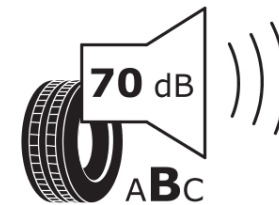

Product Information Sheet

Delegated Regulation (EU) 2020/740

Supplier name or trademark	MICHELIN
Commercial name or trade designation	ENERGY SAVER+
Tyre type identifier	001258
Tyre size designation	205/60R16
Load-capacity index	92
Speed category symbol	H
Fuel efficiency class	B
Wet grip class	A
External rolling noise class	B
External rolling noise value	70
Severe snow tyre	No
Ice tyre	No
Date of start of production	20/11
Date of end of production	
Load version	SL
Additional information	205/60 R16 92H TL ENERGY SAVER+ GRNX MI

ENERGY

MICHELIN

001258

205/60R16 92 H

C1

2020/740