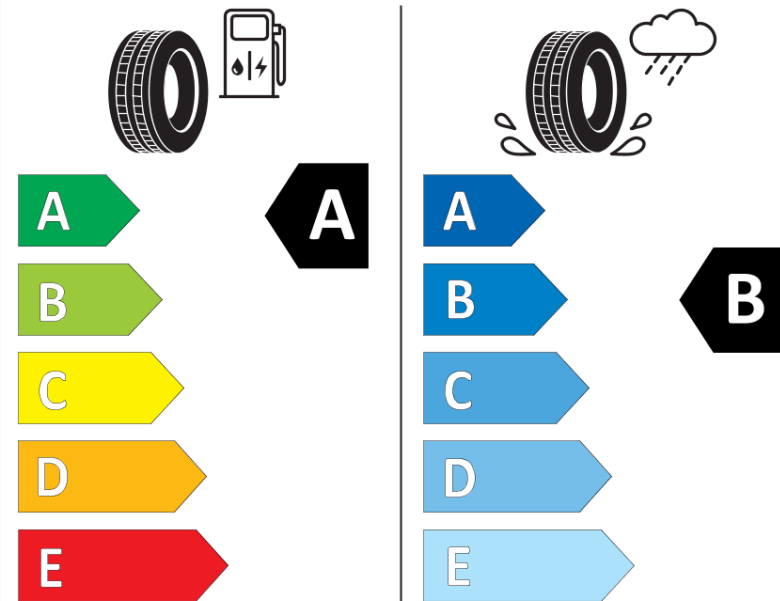

### Product Information Sheet

Delegated Regulation (EU) 2020/740

Supplier name or trademark	<b>MICHELIN</b>
Commercial name or trade designation	<b>PRIMACY 4 S1</b>
Tyre type identifier	<b>374250</b>
Tyre size designation	<b>215/55R17</b>
Load-capacity index	<b>94</b>
Speed category symbol	<b>V</b>
Fuel efficiency class	<b>A</b>
Wet grip class	<b>B</b>
External rolling noise class	<b>B</b>
External rolling noise value	<b>69</b>
Severe snow tyre	<b>No</b>
Ice tyre	<b>No</b>
Date of start of production	<b>40/17</b>
Date of end of production	
Load version	<b>SL</b>
Additional information	<b>215/55 R17 94V TL PRIMACY 4 S1 MI</b>

# ENERG

**MICHELIN**

374250

215/55R17 94 V

C1

2020/740