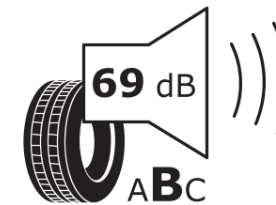

### Product Information Sheet

Delegated Regulation (EU) 2020/740

Supplier name or trademark	<b>MICHELIN</b>
Commercial name or trade designation	<b>PRIMACY 4 S1</b>
Tyre type identifier	<b>374250</b>
Tyre size designation	<b>215/55R17</b>
Load-capacity index	<b>94</b>
Speed category symbol	<b>V</b>
Fuel efficiency class	<b>A</b>
Wet grip class	<b>B</b>
External rolling noise class	<b>B</b>
External rolling noise value	<b>69</b>
Severe snow tyre	<b>No</b>
Ice tyre	<b>No</b>
Date of start of production	<b>40/17</b>
Date of end of production	
Load version	<b>SL</b>
Additional information	<b>215/55 R17 94V TL PRIMACY 4 S1 MI</b>

# ENERG

**MICHELIN**

374250

215/55R17 94 V

C1

2020/740