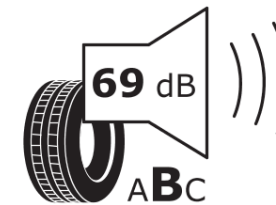

ENERG

MICHELIN

374250

215/55R17 94 V

C1