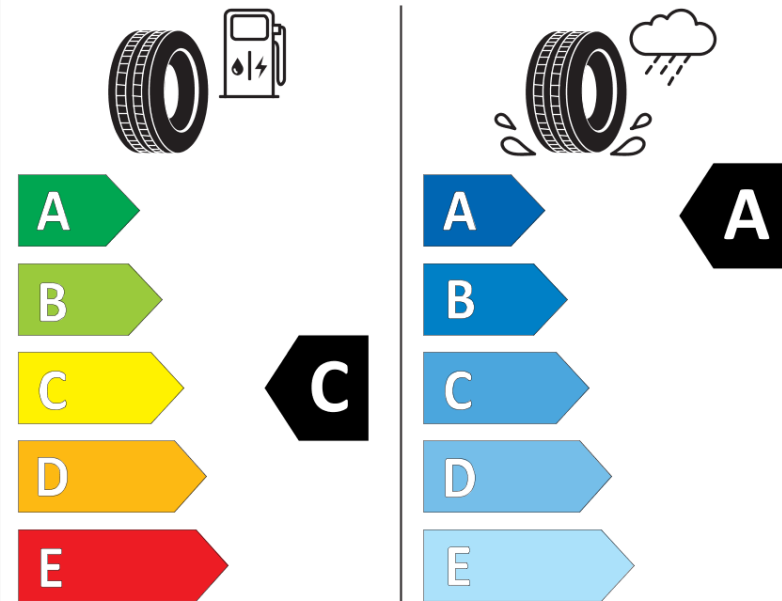

Product Information Sheet

Delegated Regulation (EU) 2020/740

Supplier name or trademark	MICHELIN
Commercial name or trade designation	PRIMACY 3 AO
Tyre type identifier	090571
Tyre size designation	215/55R17
Load-capacity index	94
Speed category symbol	W
Fuel efficiency class	C
Wet grip class	A
External rolling noise class	A
External rolling noise value	68
Severe snow tyre	No
Ice tyre	No
Date of start of production	40/14
Date of end of production	
Load version	SL
Additional information	215/55 R17 94W TL PRIMACY 3 AO GRNX MI

ENERG

MICHELIN

090571

215/55R17 94 W

C1

2020/740