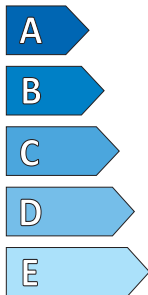

# Product Information Sheet

Delegated Regulation (EU) 2020/740

|                                      |                         |
|--------------------------------------|-------------------------|
| Supplier name or trademark           | <b>Continental</b>      |
| Commercial name or trade designation | <b>PremiumContact 6</b> |
| Tyre type identifier                 | <b>0311778</b>          |
| Tyre size designation                | <b>235/45 R 18</b>      |
| Load-capacity index                  | <b>94</b>               |
| Speed category symbol                | <b>V</b>                |
| Fuel efficiency class                | <b>B</b>                |
| Wet grip class                       | <b>A</b>                |
| External rolling noise class         | <b>B</b>                |
| External rolling noise value         | <b>71 dB</b>            |
| Severe snow tyre                     | <b>No</b>               |
| Ice tyre                             | <b>No</b>               |
| Date of start of production          | <b>18/20</b>            |
| Date of end of production            | <b>-</b>                |
| Load version                         | <b>SL</b>               |
| Additional information               |                         |

# ENERG

Continental

0311778

235/45 R 18 94 V

C1

**B**

**A**