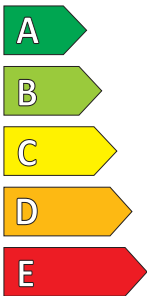

NEXENTIRE

16631

215/55R17 94 V

C1

B