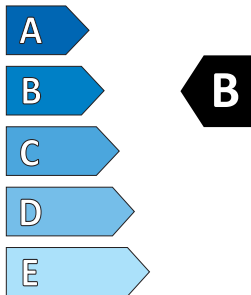

# Product Information Sheet

Delegated Regulation (EU) 2020/740

Supplier name or trademark	<b>NEXENTIRE</b>
Commercial name or trade designation	<b>N'FERA SU1</b>
Tyre type identifier	<b>16631</b>
Tyre size designation	<b>215/55R17</b>
Load-capacity index	<b>94</b>
Speed category symbol	<b>V</b>
Fuel efficiency class	<b>B</b>
Wet grip class	<b>B</b>
External rolling noise class	<b>B</b>
External rolling noise value	<b>70 dB</b>
Severe snow tyre	<b>No</b>
Ice tyre	<b>No</b>
Date of start of production	<b>17/21</b>
Date of end of production	<b>-</b>
Load version	<b>SL</b>
Additional information	

# ENERG

**NEXENTIRE**

16631

215/55R17 94 V

C1

**B**

**B**