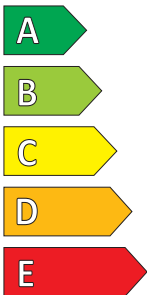

# Product Information Sheet

Delegated Regulation (EU) 2020/740

Supplier name or trademark	<b>NEXENTIRE</b>
Commercial name or trade designation	<b>N'FERA SU1</b>
Tyre type identifier	<b>16631</b>
Tyre size designation	<b>215/55R17</b>
Load-capacity index	<b>94</b>
Speed category symbol	<b>V</b>
Fuel efficiency class	<b>B</b>
Wet grip class	<b>B</b>
External rolling noise class	<b>B</b>
External rolling noise value	<b>70 dB</b>
Severe snow tyre	<b>No</b>
Ice tyre	<b>No</b>
Date of start of production	<b>17/21</b>
Date of end of production	<b>-</b>
Load version	<b>SL</b>
Additional information	

# ENERG

**NEXENTIRE**

16631

215/55R17 94 V

C1

**B**

**B**