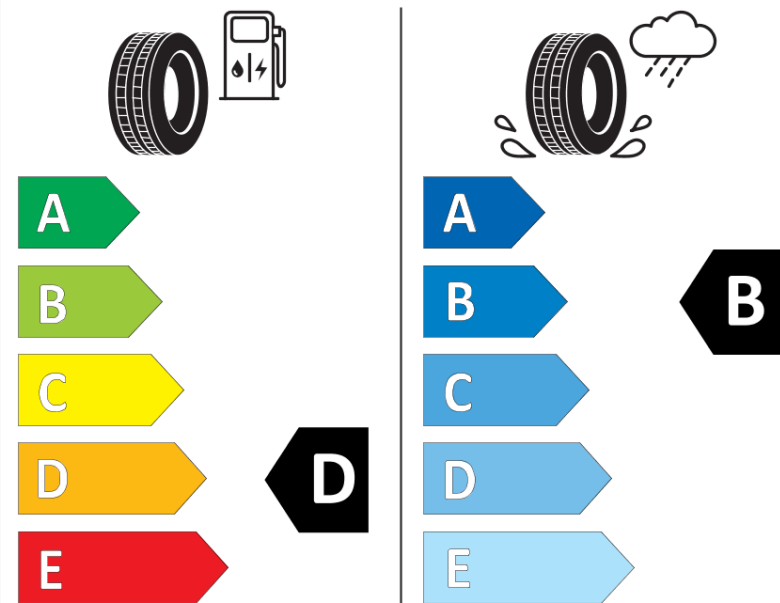

### Product Information Sheet

Delegated Regulation (EU) 2020/740

Supplier name or trademark	<b>MICHELIN</b>
Commercial name or trade designation	<b>PILOT SUPER SPORT HN</b>
Tyre type identifier	<b>604586</b>
Tyre size designation	<b>225/40R18</b>
Load-capacity index	<b>92</b>
Speed category symbol	<b>Y</b>
Fuel efficiency class	<b>D</b>
Wet grip class	<b>B</b>
External rolling noise class	<b>B</b>
External rolling noise value	<b>71</b>
Severe snow tyre	<b>No</b>
Ice tyre	<b>No</b>
Date of start of production	<b>25/16</b>
Date of end of production	
Load version	<b>XL</b>
Additional information	<b>225/40 ZR18 92Y XL TL PILOT SUPER SPORT HN MI</b>

# ENERG

**MICHELIN**

604586

225/40R18 92 Y

C1

2020/740