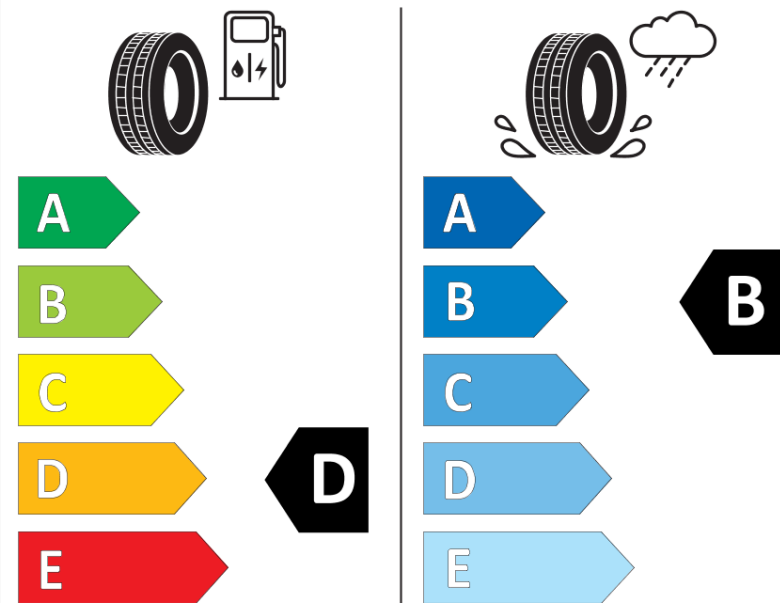

Product Information Sheet

Delegated Regulation (EU) 2020/740

Supplier name or trademark	MICHELIN
Commercial name or trade designation	PILOT SUPER SPORT HN
Tyre type identifier	604586
Tyre size designation	225/40R18
Load-capacity index	92
Speed category symbol	Y
Fuel efficiency class	D
Wet grip class	B
External rolling noise class	B
External rolling noise value	71
Severe snow tyre	No
Ice tyre	No
Date of start of production	25/16
Date of end of production	
Load version	XL
Additional information	225/40 ZR18 92Y XL TL PILOT SUPER SPORT HN MI

ENERG

MICHELIN

604586

225/40R18 92 Y

C1

2020/740