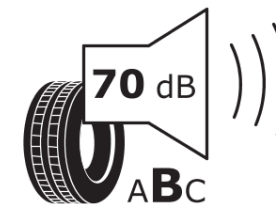

Product Information Sheet

Delegated Regulation (EU) 2020/740

Supplier name or trademark	MICHELIN
Commercial name or trade designation	PILOT SPORT 4
Tyre type identifier	751170
Tyre size designation	225/45R17
Load-capacity index	91
Speed category symbol	V
Fuel efficiency class	D
Wet grip class	A
External rolling noise class	B
External rolling noise value	70
Severe snow tyre	No
Ice tyre	No
Date of start of production	47/15
Date of end of production	
Load version	SL
Additional information	225/45 R17 91V TL PILOT SPORT 4 MI

ENERG

MICHELIN

751170

225/45R17 91 V

C1

2020/740