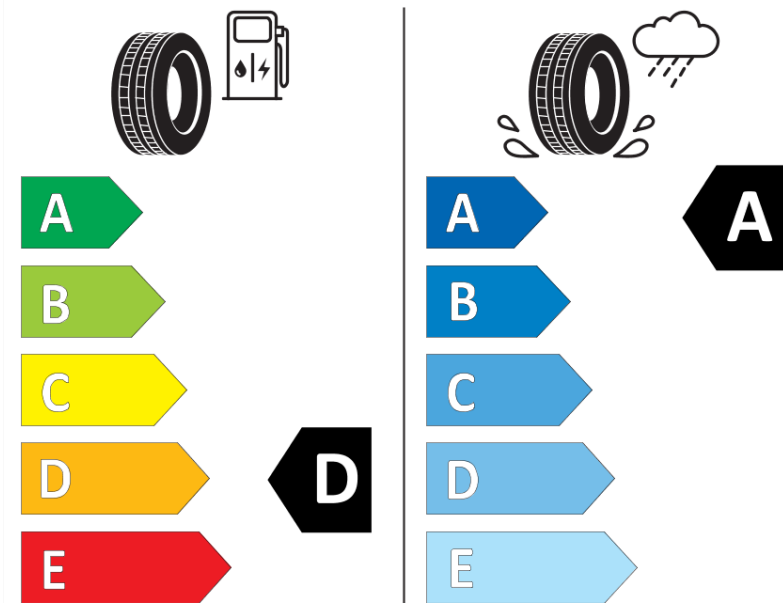

Product Information Sheet

Delegated Regulation (EU) 2020/740

Supplier name or trademark	MICHELIN
Commercial name or trade designation	PILOT SPORT 4
Tyre type identifier	751170
Tyre size designation	225/45R17
Load-capacity index	91
Speed category symbol	V
Fuel efficiency class	D
Wet grip class	A
External rolling noise class	B
External rolling noise value	70
Severe snow tyre	No
Ice tyre	No
Date of start of production	47/15
Date of end of production	
Load version	SL
Additional information	225/45 R17 91V TL PILOT SPORT 4 MI

ENERG

MICHELIN

751170

225/45R17 91 V

C1

2020/740