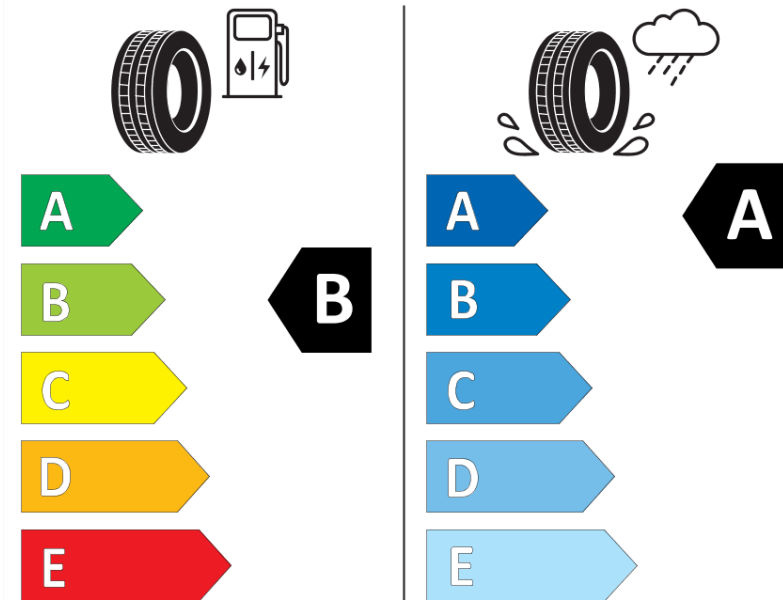

Product Information Sheet

Delegated Regulation (EU) 2020/740

Supplier name or trademark	MICHELIN
Commercial name or trade designation	PRIMACY 4 S2
Tyre type identifier	676065
Tyre size designation	225/45R17
Load-capacity index	91
Speed category symbol	W
Fuel efficiency class	B
Wet grip class	A
External rolling noise class	B
External rolling noise value	69
Severe snow tyre	No
Ice tyre	No
Date of start of production	30/18
Date of end of production	
Load version	SL
Additional information	225/45 R17 91W TL PRIMACY 4 S2 MI

ENERG

MICHELIN

676065

225/45R17 91 W

C1

2020/740