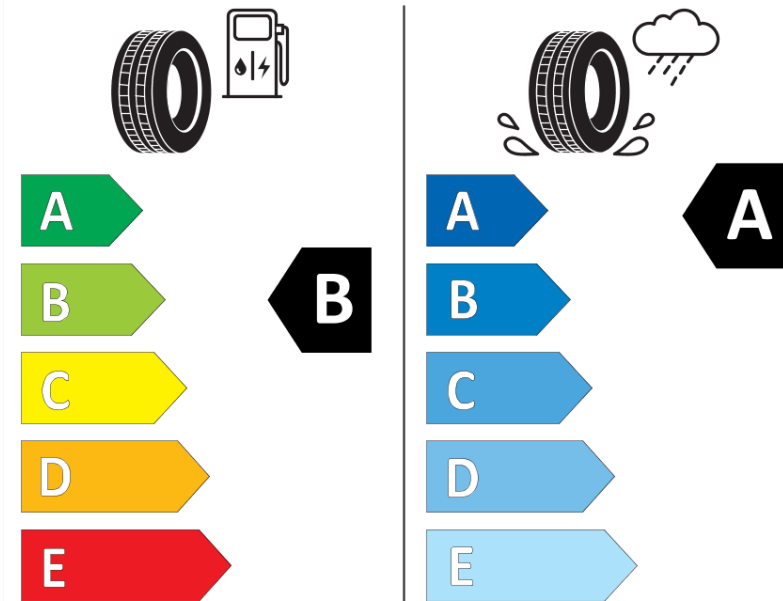

Product Information Sheet

Delegated Regulation (EU) 2020/740

Supplier name or trademark	MICHELIN
Commercial name or trade designation	PRIMACY 4 S2
Tyre type identifier	676065
Tyre size designation	225/45R17
Load-capacity index	91
Speed category symbol	W
Fuel efficiency class	B
Wet grip class	A
External rolling noise class	B
External rolling noise value	69
Severe snow tyre	No
Ice tyre	No
Date of start of production	30/18
Date of end of production	
Load version	SL
Additional information	225/45 R17 91W TL PRIMACY 4 S2 MI

ENERG

MICHELIN

676065

225/45R17 91 W

C1

2020/740