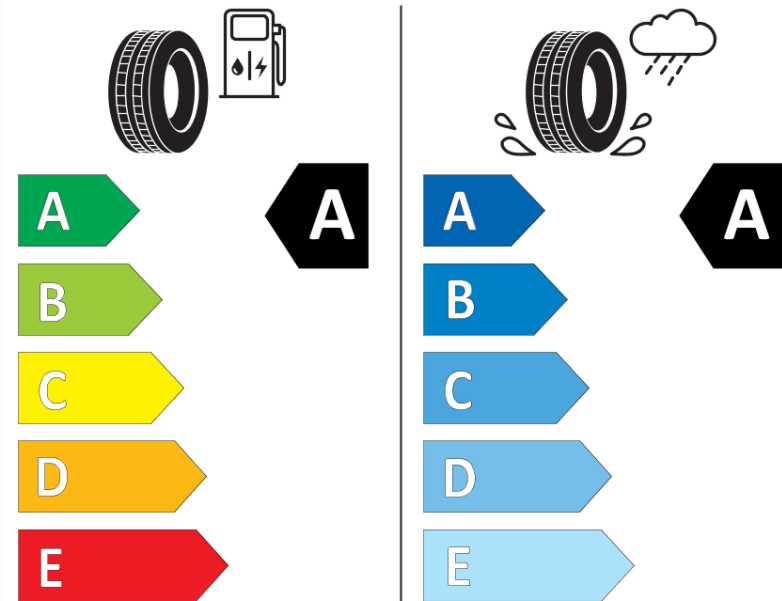

Product Information Sheet

Delegated Regulation (EU) 2020/740

Supplier name or trademark	MICHELIN
Commercial name or trade designation	PRIMACY 4 S2
Tyre type identifier	920789
Tyre size designation	205/55R16
Load-capacity index	91
Speed category symbol	H
Fuel efficiency class	A
Wet grip class	A
External rolling noise class	B
External rolling noise value	69
Severe snow tyre	No
Ice tyre	No
Date of start of production	43/17
Date of end of production	
Load version	SL
Additional information	205/55 R16 91H TL PRIMACY 4 S2 MI

ENERG

MICHELIN

920789

205/55R16 91 H

C1

2020/740