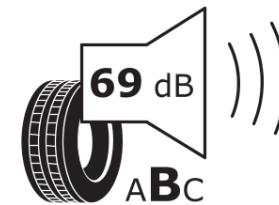

Product Information Sheet

Delegated Regulation (EU) 2020/740

Supplier name or trademark	MICHELIN
Commercial name or trade designation	PRIMACY 4 S2
Tyre type identifier	920789
Tyre size designation	205/55R16
Load-capacity index	91
Speed category symbol	H
Fuel efficiency class	A
Wet grip class	A
External rolling noise class	B
External rolling noise value	69
Severe snow tyre	No
Ice tyre	No
Date of start of production	43/17
Date of end of production	
Load version	SL
Additional information	205/55 R16 91H TL PRIMACY 4 S2 MI

ENERG

MICHELIN

920789

205/55R16 91 H

C1

2020/740