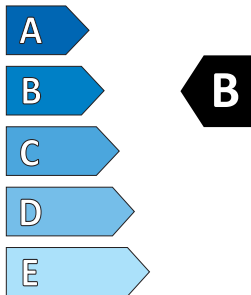

Product Information Sheet

Delegated Regulation (EU) 2020/740

Supplier name or trademark	Hankook
Commercial name or trade designation	KInERgy ECO 2
Tyre type identifier	1017555
Tyre size designation	195/65R15
Load-capacity index	91
Speed category symbol	H
Fuel efficiency class	B
Wet grip class	B
External rolling noise class	B
External rolling noise value	70 dB
Severe snow tyre	No
Ice tyre	No
Date of start of production	42/20
Date of end of production	-
Load version	SL
Additional information	

ENERG

Hankook

1017555

195/65R15 91 H

C1

B

B