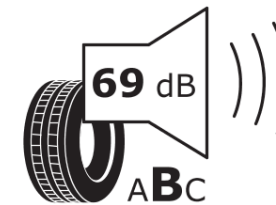

Product Information Sheet

Delegated Regulation (EU) 2020/740

Supplier name or trademark	MICHELIN
Commercial name or trade designation	PRIMACY 4 S3
Tyre type identifier	768534
Tyre size designation	195/55R16
Load-capacity index	87
Speed category symbol	H
Fuel efficiency class	A
Wet grip class	B
External rolling noise class	B
External rolling noise value	69
Severe snow tyre	No
Ice tyre	No
Date of start of production	49/18
Date of end of production	
Load version	SL
Additional information	195/55 R16 87H TL PRIMACY 4 S3 MI

ENERG

MICHELIN

768534

195/55R16 87 H

C1

2020/740