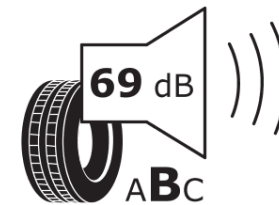

## Product Information Sheet

Delegated Regulation (EU) 2020/740

Supplier name or trademark	<b>MICHELIN</b>
Commercial name or trade designation	<b>PRIMACY 4 S3</b>
Tyre type identifier	<b>768534</b>
Tyre size designation	<b>195/55R16</b>
Load-capacity index	<b>87</b>
Speed category symbol	<b>H</b>
Fuel efficiency class	<b>A</b>
Wet grip class	<b>B</b>
External rolling noise class	<b>B</b>
External rolling noise value	<b>69</b>
Severe snow tyre	<b>No</b>
Ice tyre	<b>No</b>
Date of start of production	<b>49/18</b>
Date of end of production	
Load version	<b>SL</b>
Additional information	<b>195/55 R16 87H TL PRIMACY 4 S3 MI</b>

# ENERG

**MICHELIN**

768534

195/55R16 87 H

C1

2020/740