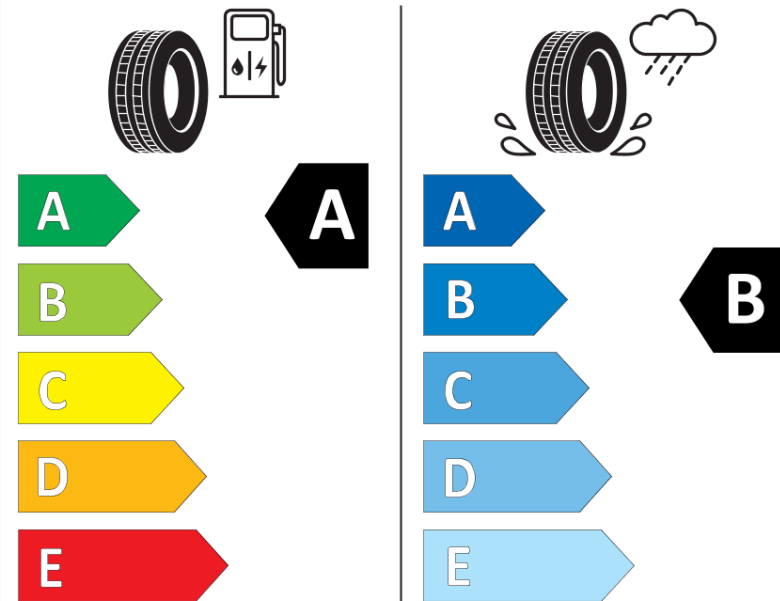

Product Information Sheet

Delegated Regulation (EU) 2020/740

Supplier name or trademark	MICHELIN
Commercial name or trade designation	PRIMACY 4 S3
Tyre type identifier	768534
Tyre size designation	195/55R16
Load-capacity index	87
Speed category symbol	H
Fuel efficiency class	A
Wet grip class	B
External rolling noise class	B
External rolling noise value	69
Severe snow tyre	No
Ice tyre	No
Date of start of production	49/18
Date of end of production	
Load version	SL
Additional information	195/55 R16 87H TL PRIMACY 4 S3 MI

ENERG

MICHELIN

768534

195/55R16 87 H

C1

2020/740