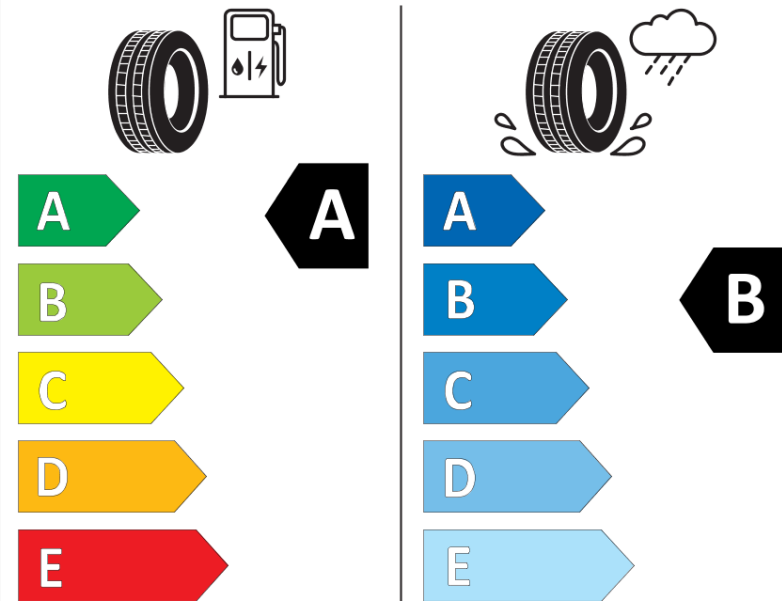

## Product Information Sheet

Delegated Regulation (EU) 2020/740

Supplier name or trademark	<b>MICHELIN</b>
Commercial name or trade designation	<b>PRIMACY 4 S3</b>
Tyre type identifier	<b>768534</b>
Tyre size designation	<b>195/55R16</b>
Load-capacity index	<b>87</b>
Speed category symbol	<b>H</b>
Fuel efficiency class	<b>A</b>
Wet grip class	<b>B</b>
External rolling noise class	<b>B</b>
External rolling noise value	<b>69</b>
Severe snow tyre	<b>No</b>
Ice tyre	<b>No</b>
Date of start of production	<b>49/18</b>
Date of end of production	
Load version	<b>SL</b>
Additional information	<b>195/55 R16 87H TL PRIMACY 4 S3 MI</b>

# ENERG

**MICHELIN**

768534

195/55R16 87 H

C1

2020/740