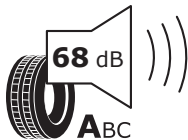

# Product Information Sheet

Delegated Regulation (EU) 2020/740

Supplier name or trademark	<b>PIRELLI</b>
Commercial name or trade designation	<b>PZERO</b>
Tyre type identifier	<b>37804</b>
Tyre size designation	<b>215/40R18</b>
Load-capacity index	<b>89</b>
Speed category symbol	<b>Y</b>
Fuel efficiency class	<b>D</b>
Wet grip class	<b>A</b>
External rolling noise class	<b>A</b>
External rolling noise value	<b>68 dB</b>
Severe snow tyre	<b>No</b>
Ice tyre	<b>No</b>
Date of start of production	<b>13/20</b>
Date of end of production	<b>-</b>
Load version	<b>XL</b>
Additional information	