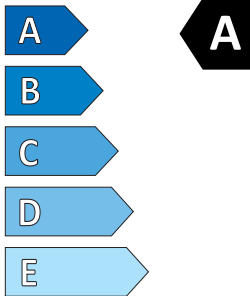

# ENERG

PIRELLI

37804

215/40R18 89 Y XL

C1

**D**

# Product Information Sheet

Delegated Regulation (EU) 2020/740

Supplier name or trademark	<b>PIRELLI</b>
Commercial name or trade designation	<b>PZERO</b>
Tyre type identifier	<b>37804</b>
Tyre size designation	<b>215/40R18</b>
Load-capacity index	<b>89</b>
Speed category symbol	<b>Y</b>
Fuel efficiency class	<b>D</b>
Wet grip class	<b>A</b>
External rolling noise class	<b>A</b>
External rolling noise value	<b>68 dB</b>
Severe snow tyre	<b>No</b>
Ice tyre	<b>No</b>
Date of start of production	<b>13/20</b>
Date of end of production	<b>-</b>
Load version	<b>XL</b>
Additional information	