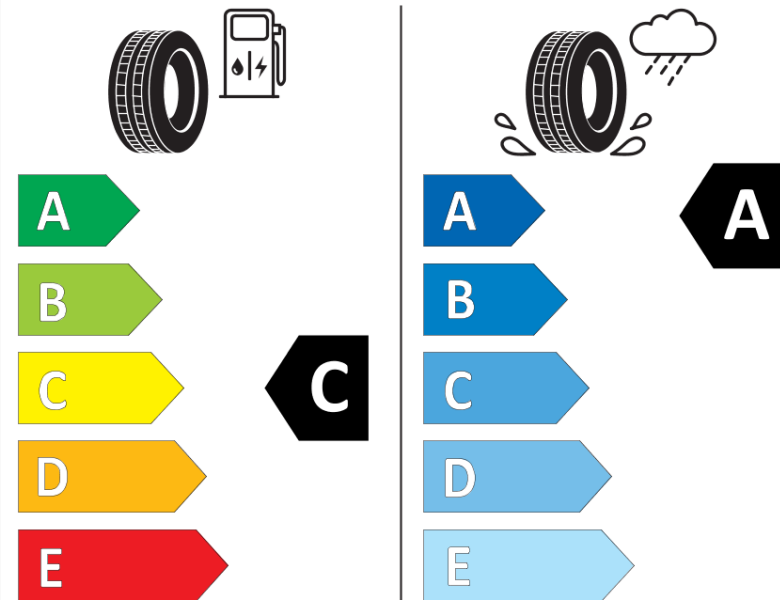

Product Information Sheet

Delegated Regulation (EU) 2020/740

| | |
|--------------------------------------|---|
| Supplier name or trademark | MICHELIN |
| Commercial name or trade designation | PILOT SPORT 4 |
| Tyre type identifier | 795291 |
| Tyre size designation | 215/45ZR17 |
| Load-capacity index | 91 |
| Speed category symbol | (Y) |
| Fuel efficiency class | C |
| Wet grip class | A |
| External rolling noise class | B |
| External rolling noise value | 71 |
| Severe snow tyre | No |
| Ice tyre | No |
| Date of start of production | 05/15 |
| Date of end of production | |
| Load version | XL |
| Additional information | 215/45 ZR17 (91Y) EXTRA LOAD TL PILOT SPORT 4 MI |

ENERGY

MICHELIN

795291

215/45ZR17 (91Y) XL

C1

2020/740