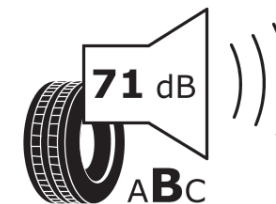

Product Information Sheet

Delegated Regulation (EU) 2020/740

| | |
|--------------------------------------|---|
| Supplier name or trademark | MICHELIN |
| Commercial name or trade designation | PILOT SPORT 4 |
| Tyre type identifier | 795291 |
| Tyre size designation | 215/45ZR17 |
| Load-capacity index | 91 |
| Speed category symbol | (Y) |
| Fuel efficiency class | C |
| Wet grip class | A |
| External rolling noise class | B |
| External rolling noise value | 71 |
| Severe snow tyre | No |
| Ice tyre | No |
| Date of start of production | 05/15 |
| Date of end of production | |
| Load version | XL |
| Additional information | 215/45 ZR17 (91Y) EXTRA LOAD TL PILOT SPORT 4 MI |

ENERGY

MICHELIN

795291

215/45ZR17 (91Y) XL

C1

2020/740