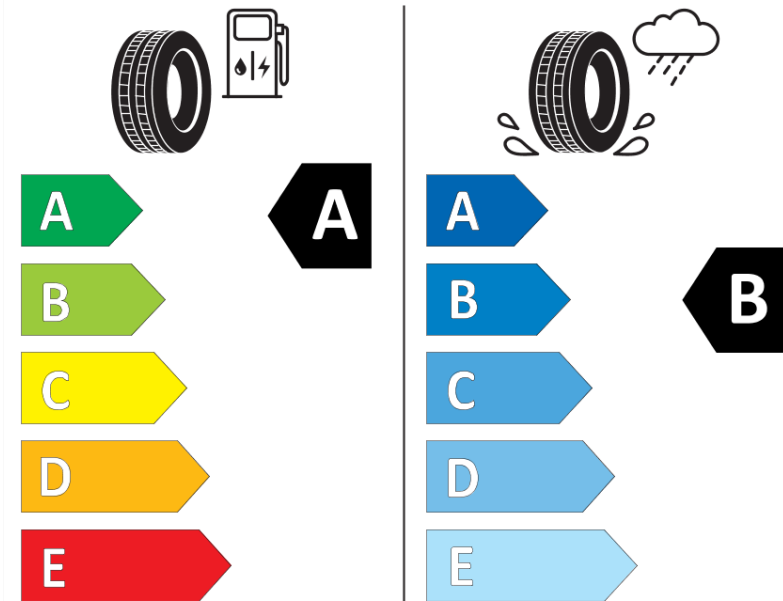

Product Information Sheet

Delegated Regulation (EU) 2020/740

Supplier name or trademark	MICHELIN
Commercial name or trade designation	PRIMACY 4 S3
Tyre type identifier	768534
Tyre size designation	195/55R16
Load-capacity index	87
Speed category symbol	H
Fuel efficiency class	A
Wet grip class	B
External rolling noise class	B
External rolling noise value	69
Severe snow tyre	No
Ice tyre	No
Date of start of production	49/18
Date of end of production	
Load version	SL
Additional information	195/55 R16 87H TL PRIMACY 4 S3 MI

ENERG

MICHELIN

768534

195/55R16 87 H

C1

2020/740