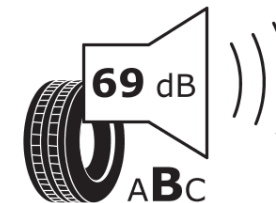

Product Information Sheet

Delegated Regulation (EU) 2020/740

Supplier name or trademark	MICHELIN
Commercial name or trade designation	PRIMACY 4 S3
Tyre type identifier	768534
Tyre size designation	195/55R16
Load-capacity index	87
Speed category symbol	H
Fuel efficiency class	A
Wet grip class	B
External rolling noise class	B
External rolling noise value	69
Severe snow tyre	No
Ice tyre	No
Date of start of production	49/18
Date of end of production	
Load version	SL
Additional information	195/55 R16 87H TL PRIMACY 4 S3 MI

ENERG

MICHELIN

768534

195/55R16 87 H

C1

2020/740