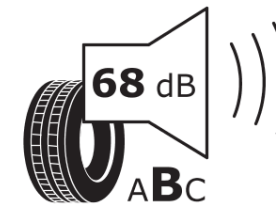

ENERG

MICHELIN

279492

185/65R15 88 H

C1