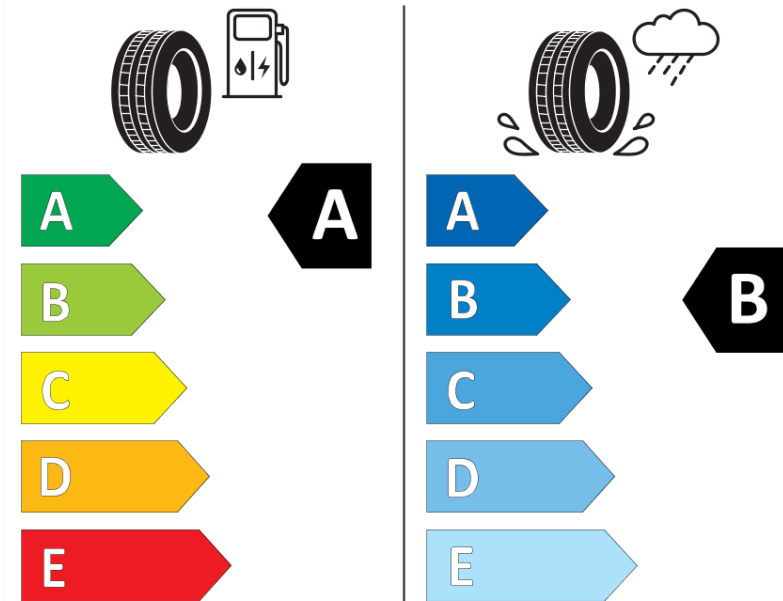

## Product Information Sheet

Delegated Regulation (EU) 2020/740

Supplier name or trademark	<b>MICHELIN</b>
Commercial name or trade designation	<b>PRIMACY 4 E</b>
Tyre type identifier	<b>279492</b>
Tyre size designation	<b>185/65R15</b>
Load-capacity index	<b>88</b>
Speed category symbol	<b>H</b>
Fuel efficiency class	<b>A</b>
Wet grip class	<b>B</b>
External rolling noise class	<b>B</b>
External rolling noise value	<b>68</b>
Severe snow tyre	<b>No</b>
Ice tyre	<b>No</b>
Date of start of production	<b>09/18</b>
Date of end of production	
Load version	<b>SL</b>
Additional information	<b>185/65 R15 88H TL PRIMACY 4 E MI</b>

# ENERG

**MICHELIN**

279492

185/65R15 88 H

C1

2020/740