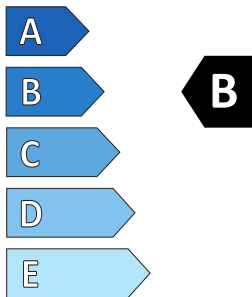

# Product Information Sheet

Delegated Regulation (EU) 2020/740

Supplier name or trademark	<b>KUMHO KH27</b>
Commercial name or trade designation	<b>KH27</b>
Tyre type identifier	<b>2245233</b>
Tyre size designation	<b>185/55R15</b>
Load-capacity index	<b>86</b>
Speed category symbol	<b>H</b>
Fuel efficiency class	<b>B</b>
Wet grip class	<b>B</b>
External rolling noise class	<b>B</b>
External rolling noise value	<b>71 dB</b>
Severe snow tyre	<b>No</b>
Ice tyre	<b>No</b>
Date of start of production	<b>05/21</b>
Date of end of production	<b>05/24</b>
Load version	<b>XL</b>
Additional information	

# ENERG

**KUMHO KH27**

2245233

185/55R15 86 H

C1

**B**

**B**