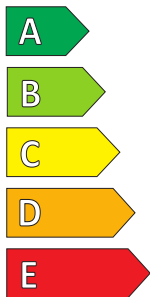

# Product Information Sheet

Delegated Regulation (EU) 2020/740

Supplier name or trademark	<b>KUMHO KH27</b>
Commercial name or trade designation	<b>KH27</b>
Tyre type identifier	<b>2245233</b>
Tyre size designation	<b>185/55R15</b>
Load-capacity index	<b>86</b>
Speed category symbol	<b>H</b>
Fuel efficiency class	<b>B</b>
Wet grip class	<b>B</b>
External rolling noise class	<b>B</b>
External rolling noise value	<b>71 dB</b>
Severe snow tyre	<b>No</b>
Ice tyre	<b>No</b>
Date of start of production	<b>05/21</b>
Date of end of production	<b>05/24</b>
Load version	<b>XL</b>
Additional information	

# ENERG

**KUMHO KH27**

2245233

185/55R15 86 H

C1

**B**

**B**