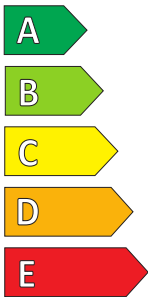

Product Information Sheet

Delegated Regulation (EU) 2020/740

Supplier name or trademark	KUMHO KH27
Commercial name or trade designation	KH27
Tyre type identifier	2245233
Tyre size designation	185/55R15
Load-capacity index	86
Speed category symbol	H
Fuel efficiency class	B
Wet grip class	B
External rolling noise class	B
External rolling noise value	71 dB
Severe snow tyre	No
Ice tyre	No
Date of start of production	05/21
Date of end of production	05/24
Load version	XL
Additional information	

ENERG

KUMHO KH27

2245233

185/55R15 86 H

C1

B

B